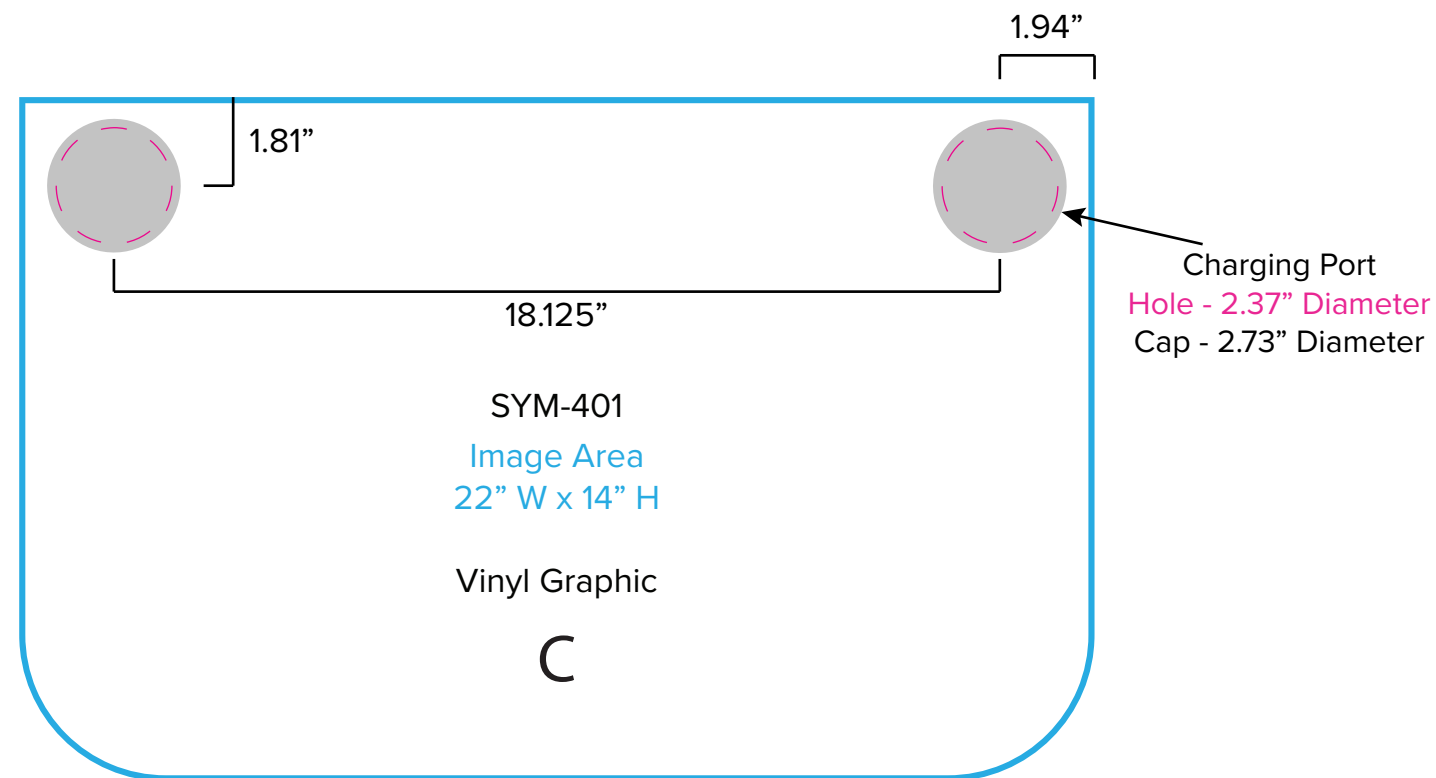

Graphic Template 10 x 20 Inline Exhibit Backwall Graphics

NOTE: All Raster Art (jpg, tiff,psd, png, etc.) must be at least 100 dpi at print size.
Standard kits are often customized. Please check with Customer Service to ensure that this template matches your specific job.

Graphic Template
Portable Counter – Vinyl Graphic

NOTE: All Raster Art (jpg, tiff,psd, png, etc.) must be at least 100 dpi at print size.
Standard kits are often customized. Please check with Customer Service to ensure that this template matches your specific job.

Graphic Template
Backwall Workstation Countertop – Vinyl Graphics
Graphics **NOT** included in base price. Please request pricing.

NOTE: All Raster Art (jpg, tiff,psd, png, etc.) must be at least 100 dpi at print size.
Standard kits are often customized. Please check with Customer Service to ensure that this template matches your specific job.