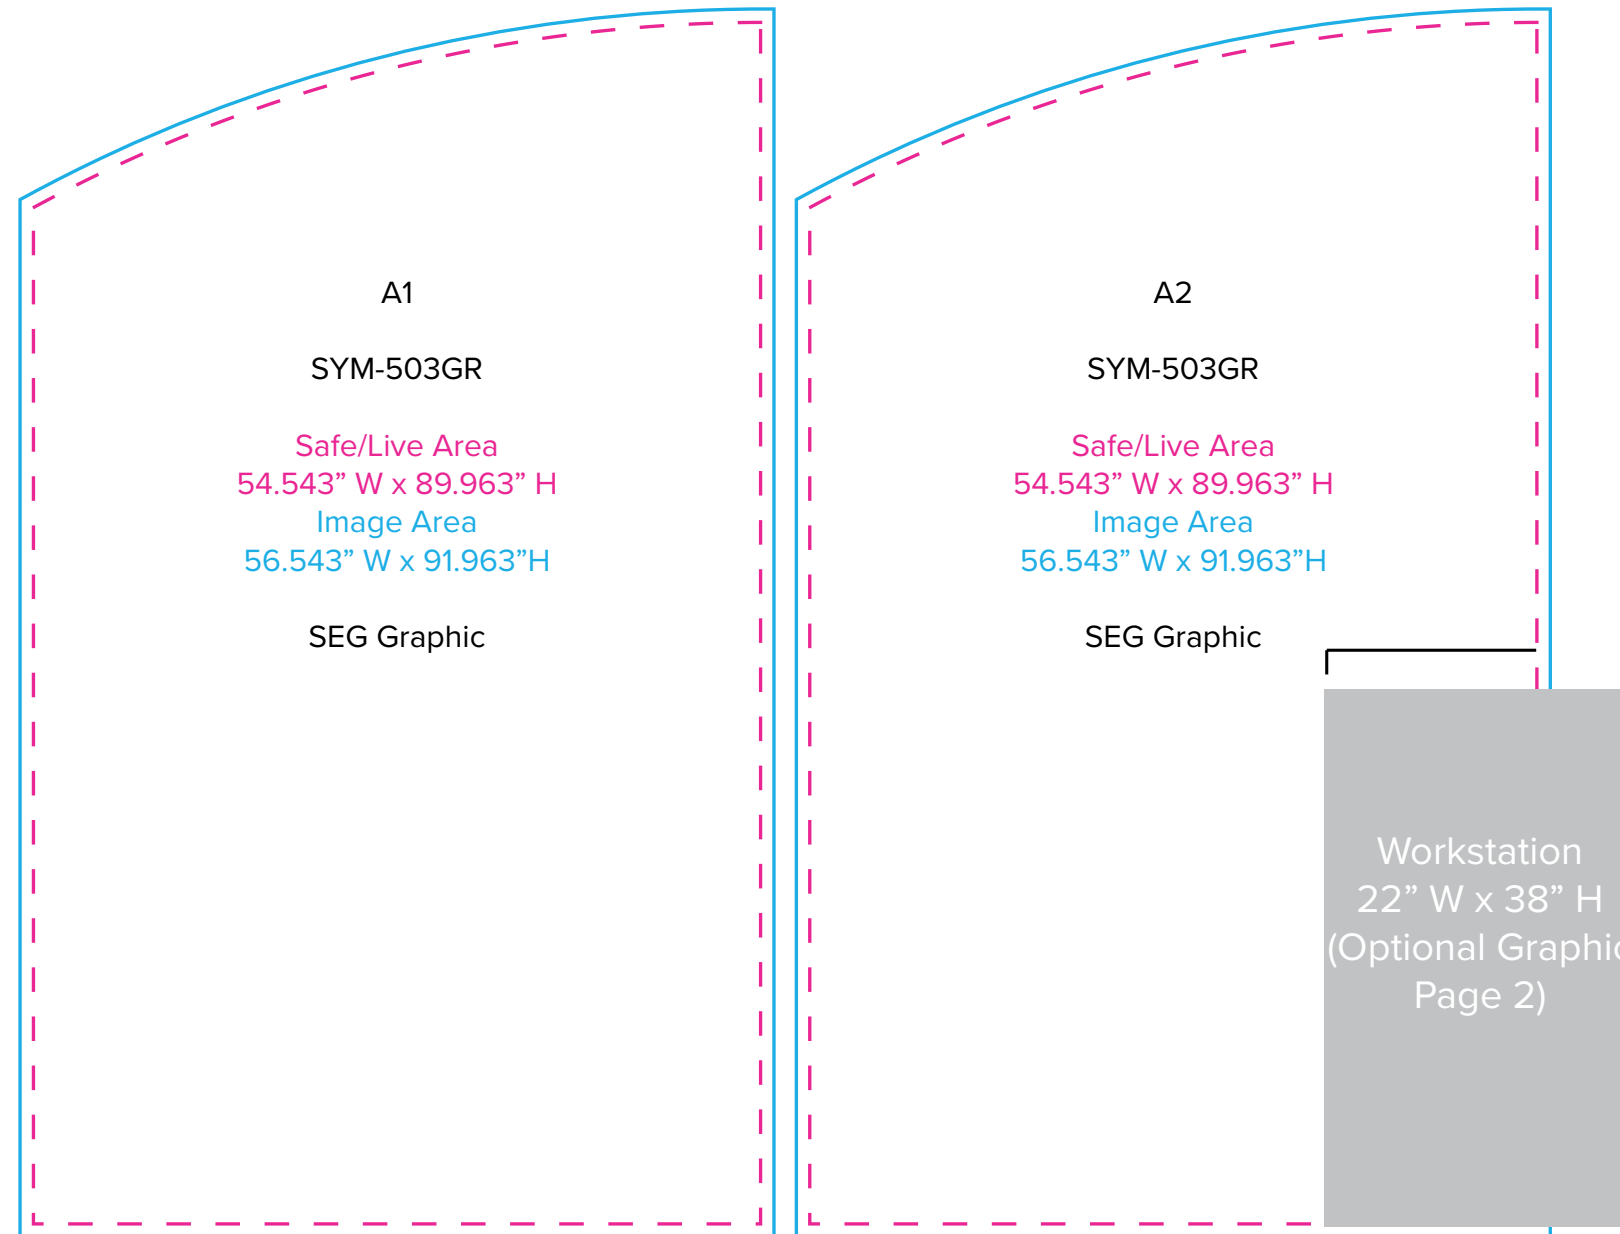

Graphic Template 10 x 20 Inline Exhibit Backwall Graphics

NOTE: All Raster Art (jpg, tiff,psd, png, etc.) must be at least 100 dpi at print size.
Standard kits are often customized. Please check with Customer Service to ensure that this template matches your specific job.

Graphic Template
Portable Counter – Vinyl Graphic

NOTE: All Raster Art (jpg, tiff,psd, png, etc.) must be at least 100 dpi at print size.
Standard kits are often customized. Please check with Customer Service to ensure that this template matches your specific job.

Graphic Template
Backwall Workstation Countertop – Vinyl Graphics
Graphics **NOT** included in base price. Please request pricing.

NOTE: All Raster Art (jpg, tiff,psd, png, etc.) must be at least 100 dpi at print size.
Standard kits are often customized. Please check with Customer Service to ensure that this template matches your specific job.